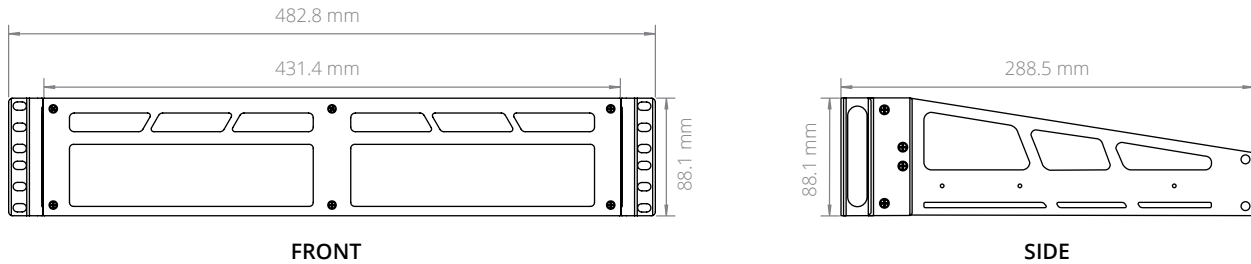

MK021 Dimensional Drawings

Fanless Rackmount Adapter

All measurements in mm

** Two front plate styles accomodate Logic Supply fanless chassis'*

ML210, ML340

ML400, ML450