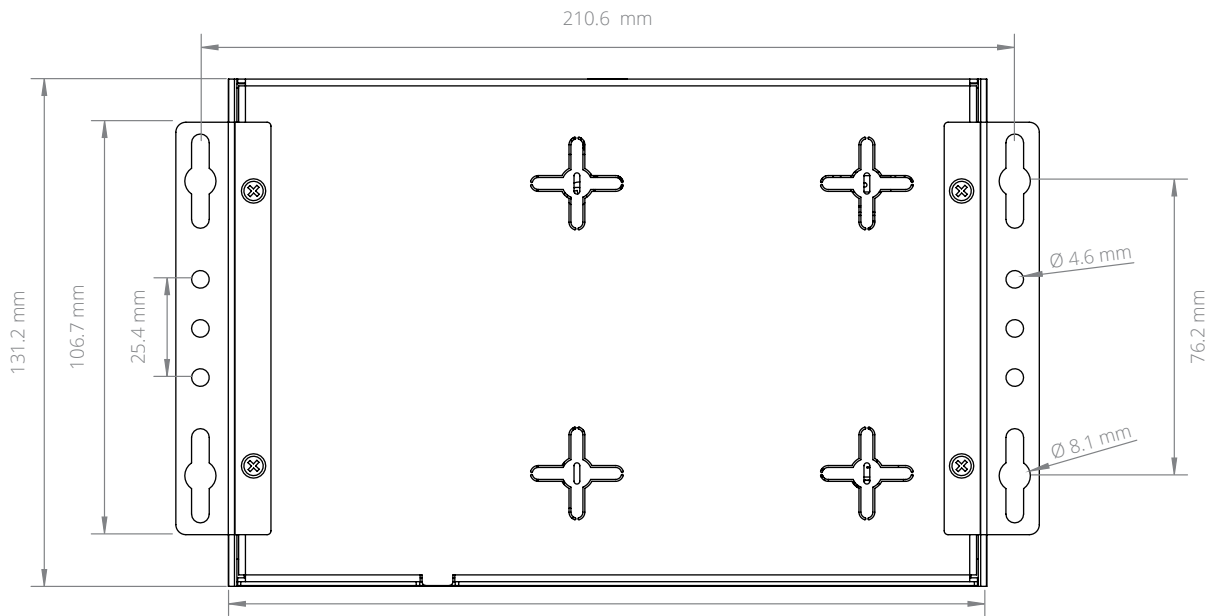

ML300 Dimensional Drawings

Fanless NUC Computer

All measurements in mm

FRONT

SIDE

BOTTOM

US Office

Phone: +1 802 861 2300
Email: info@logicsupply.com
www.logicsupply.com