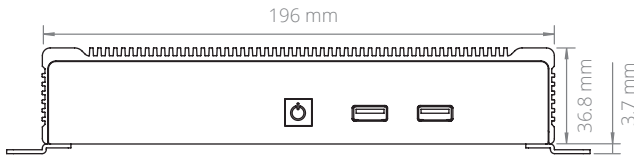

ML300 Dimensional Drawings

Fanless NUC Computer

All measurements in mm

FRONT

SIDE

BOTTOM

US Office

Phone: +1 802 861 2300
Email: info@logicsupply.com
www.logicsupply.com